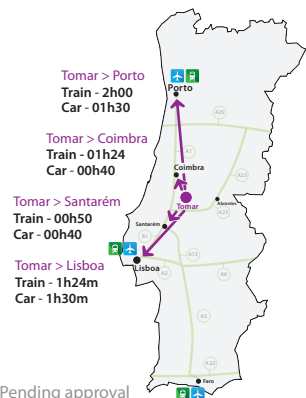

Master Degree

General requirements include a Bachelor certificate by a recognised University.

For specific requirements according to the degree programme contact:
spoc@ipt.pt

Abrantes